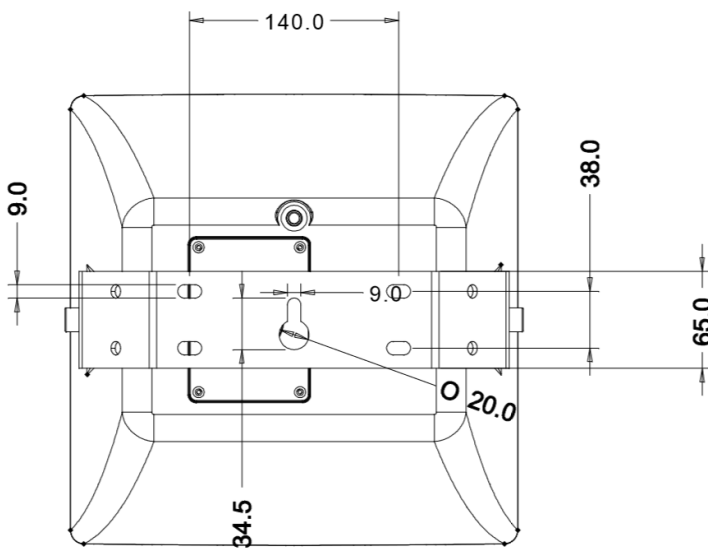

MECHANICAL DIAGRAMS