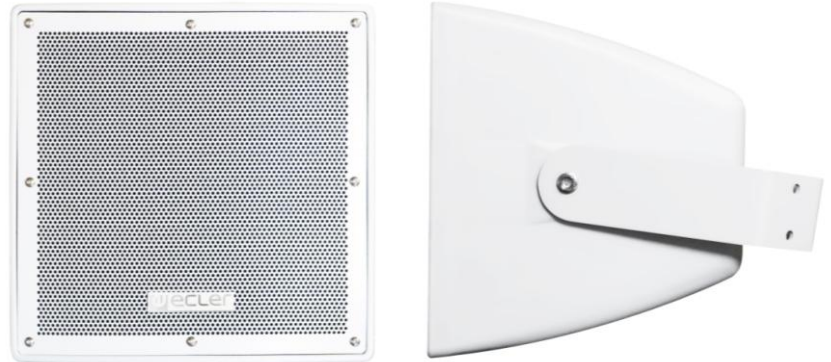

eCMP8

SPECIALIZED LOUDSPEAKERS

Musical Projector

PRODUCT OVERVIEW

eCMP8 is a 150W high efficiency musical projector ready for outdoor applications due to its waterproof and sun screening building material (IP56). It performs an 8" LF driver and 1,4" HF coaxial driver, 150W @ 8 Ω nominal power and 70/100V line transformer with 37, 5/75/150W/ 8 Ω power options.

KEY FEATURES

- Weatherproof 2-way music projector
- 150 W @ 8 Ω
- Power options 100V: 37,5/75/150W/OFF and 8 Ω
- Power options 70V: 18,75/37,5/75W/OFF and 8 Ω
- Input & output connection via terminal block
- Dispersion (HxV): 100° x 100°
- Material: Polypropylene, aluminium (grille), hot-dipped galvanized steel (U-bracket)
- Wheather-resistant IP56 rating

APPLICATIONS

- Commercial
- Hospitality
- Education
- Corporate
- Sports and wellness
- House of worship
- Leisure

TECHNICAL SPECIFICATIONS

eCMP8

Speaker type	Long throw, 2 way
Nominal impedance	8Ω
RMS/Peak power (8Ω)	150/300W
Power options	100V: 37,5W / 75W / 150W / OFF / 8 Ω 70V: 18,75W / 37,5W / 75W / OFF / 8 Ω
Frequency response (-3dB)	80 Hz ÷ 18 kHz
Sensitivity 1W/1m	96dB
Max sound pressure @ 1m	117dB
Crossover frequency	2,1 kHz (passive)
Drivers	8" (LF) & 1,4" (HF)
Dispersion (HxV)	100° x 100°
Connections	Terminal block (Input + Output)
IP Rating	IP56
Finished color	Grey (RAL 538C)
Material	Polypropylene, aluminium (grille), hot-dipped galvanized steel (U-bracket)
Dimensions	300 x 302 x 334mm / 11.8" x 11.9" x 13.2"
Weight	11,0 kg. / 24.3 lb.