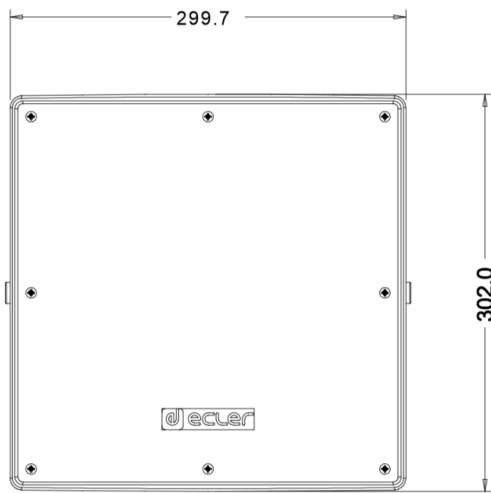

MECHANICAL DIAGRAMS