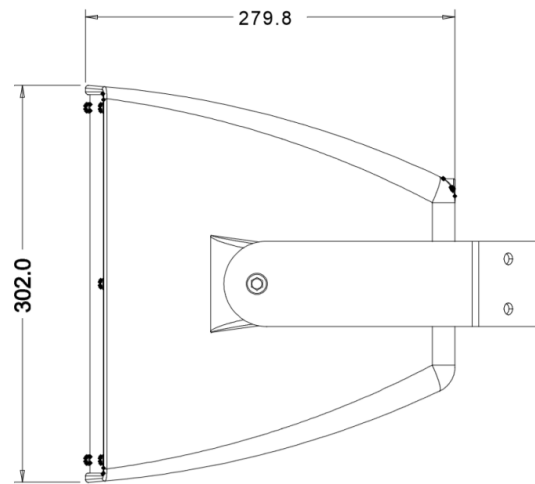

MECHANICAL DIAGRAMS