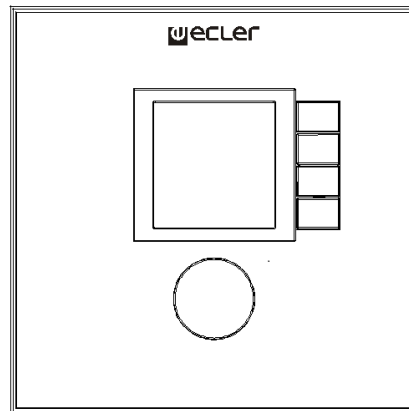

MECHANICAL DIAGRAMS

TECHNICAL DATA

DIGITAL CHARACTERISTICS

Control keys	Encoder, 4 Control keys
Indicators	LCD Display – 128x128 pixels
Communication Standard	Ethernet

SUPPLY CHARACTERISTICS

PoE Power Supply	PoE: class 0 802.3af PoE PD compliant	
External Power supply	12 - 24VDC	
Maximum Power Consumption	From PoE:	35mA / 1.6W
	From Ext Power:	1.5W (WP-PSU power supply model)

MISCELLANEOUS

Connector	RJ45 Remote port
Dimensions	WxDxH 86mm x 30mm x 86mm / 3.38" x 1.18" x 3.38"
Weight	120g / 0.26 lb
Cable Quality	CAT-5e or better