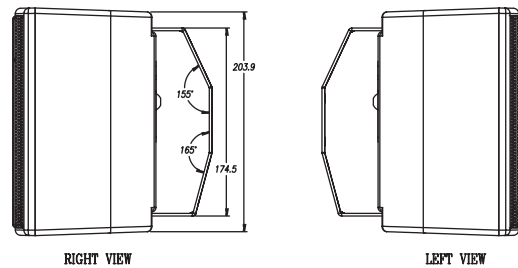

The Commercial One™ is housed in an attractive injection molded enclosure and is equipped with a mounting bracket. The overall depth, including the mounting bracket, is 185mm (7.3 inches). This small profile allows the enclosure to be mounted in small and unobtrusive spaces.

Specifications

GENERAL SPECIFICATION

Type	Full Range Passive Sealed Box
Power	25 Watt
Nominal Impedance	8 Ohm
Sensitivity (1W@1M)	89 dB
Frequency Response	200Hz – 15 kHz
Dimension (H x W x D)	211mm x 156mm x 133mm 8.3" x 6.1" x 5.2"
Finish Color	Black or White

TRANSFORMER

Type	Isolate 6 , 12 , 15 , 25 Watt / 100 V
Direct	8 Ohm (Switchable)

PHYSICAL INFORMATION

Component	1 x 5.25" (133mm) Cone Speaker
Construction	Injection Molded High Impact Polycarbonate
Grill	Powder Coated Steel Mesh
Connector	1 x Push Terminal
Rigging / Fitting	Mounting "U" Bracket
Standard Packing	2 Pcs / Pack
Unit Weight	2.2 kg (4.84 lbs)
Shipping Weight	5.0 kg (11 lbs)
Packing Dimension HxWxD (cm)	36.2 x 17.2 x 23.7 14.2" x 6.7" x 9.3" (0.51 cu.ft)