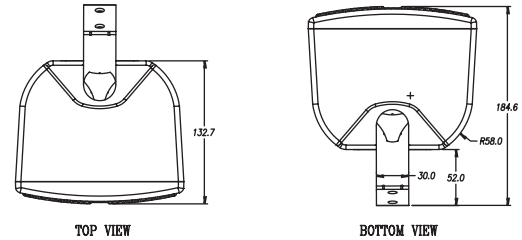

The Commercial One™ is housed in an attractive injection molded enclosure and is equipped with a mounting bracket. The overall depth, including the mounting bracket, is 185mm (7.3 inches). This small profile allows the enclosure to be mounted in small and unobtrusive spaces.

Specifications

GENERAL SPECIFICATION

Type	Full Range Passive Sealed Box
Power	25 Watt
Nominal Impedance	8 Ohm
Sensitivity (1W@1M)	89 dB
Frequency Response	200Hz – 15 kHz
Dimension (H x W x D)	211mm x 156mm x 133mm 8.3" x 6.1" x 5.2"
Finish Color	Black or White

TRANSFORMER

Type	Isolate 6 , 12 , 15 , 25 Watt / 100 V
Direct	8 Ohm (Switchable)

PHYSICAL INFORMATION

Component	1 x 5.25" (133mm) Cone Speaker
Construction	Injection Molded High Impact Polycarbonate
Grill	Powder Coated Steel Mesh
Connector	1 x Push Terminal
Rigging / Fitting	Mounting "U" Bracket
Standard Packing	2 Pcs / Pack
Unit Weight	2.2 kg (4.84 lbs)
Shipping Weight	5.0 kg (11 lbs)
Packing Dimension HxWxD (cm)	36.2 x 17.2 x 23.7 14.2" x 6.7" x 9.3" (0.51 cu.ft)