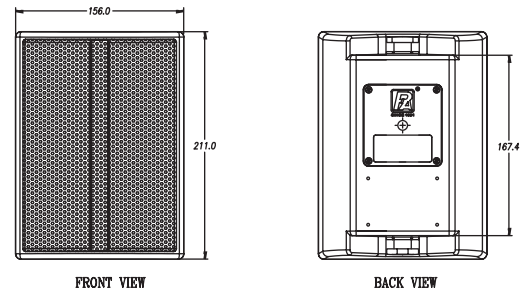

The Commercial One™ is housed in an attractive injection molded enclosure and is equipped with a mounting bracket. The overall depth, including the mounting bracket, is 185mm (7.3 inches). This small profile allows the enclosure to be mounted in small and unobtrusive spaces.

Specifications

GENERAL SPECIFICATION

Type	Full Range Passive Sealed Box
Power	25 Watt
Nominal Impedance	8 Ohm
Sensitivity (1W@1M)	89 dB
Frequency Response	200Hz – 15 kHz
Dimension (H x W x D)	211mm x 156mm x 133mm 8.3" x 6.1" x 5.2"
Finish Color	Black or White

TRANSFORMER

Type	Isolate 6 , 12 , 15 , 25 Watt / 100 V
Direct	8 Ohm (Switchable)

PHYSICAL INFORMATION

Component	1 x 5.25" (133mm) Cone Speaker
Construction	Injection Molded High Impact Polycarbonate
Grill	Powder Coated Steel Mesh
Connector	1 x Push Terminal
Rigging / Fitting	Mounting "U" Bracket
Standard Packing	2 Pcs / Pack
Unit Weight	2.2 kg (4.84 lbs)
Shipping Weight	5.0 kg (11 lbs)
Packing Dimension HxWxD (cm)	36.2 x 17.2 x 23.7 14.2" x 6.7" x 9.3" (0.51 cu.ft)