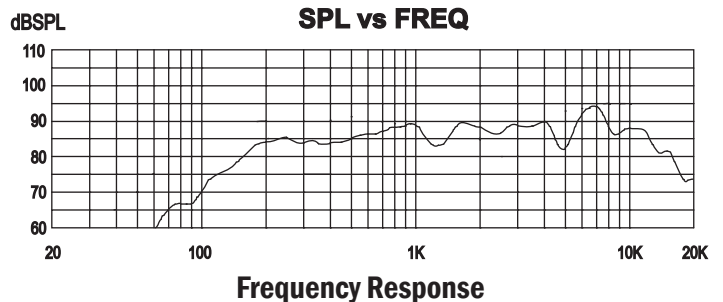

Specifications

GENERAL SPECIFICATION

Type	Full Range Passive Sealed Box
Power	25 Watt
Nominal Impedance	8 Ohm
Sensitivity (1W@1M)	89 dB
Frequency Response	200Hz – 15 kHz
Dimension (H x W x D)	211mm x 156mm x 133mm 8.3" x 6.1" x 5.2"
Finish Color	Black or White

TRANSFORMER

Type	Isolate 6 , 12 , 15 , 25 Watt / 100 V
Direct	8 Ohm (Switchable)

PHYSICAL INFORMATION

Component	1 x 5.25" (133mm) Cone Speaker
Construction	Injection Molded High Impact Polycarbonate
Grill	Powder Coated Steel Mesh
Connector	1 x Push Terminal
Rigging / Fitting	Mounting "U" Bracket
Standard Packing	2 Pcs / Pack
Unit Weight	2.2 kg (4.84 lbs)
Shipping Weight	5.0 kg (11 lbs)
Packing Dimension HxWxD (cm)	36.2 x 17.2 x 23.7 14.2" x 6.7" x 9.3" (0.51 cu.ft)